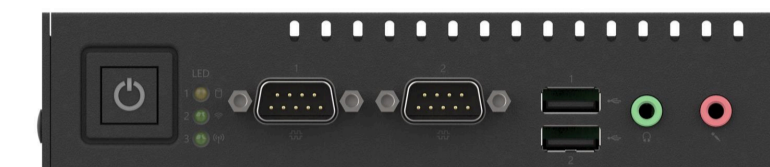

**ACCESSORIES****Bundled Accessories**

None

**MODEL**

TopSeller : Yes

EAN / UPC / JAN: 0199275109881

Announce Date: 2026-03-30

End of Support : 2032-09-27

Product image is a sample, it may not match the real color of this model